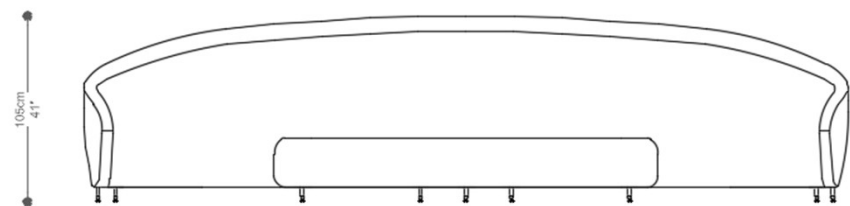

CAMA MALU SUPER KING LARGE

GARANTIA: 1 ano

EMBALAGEM: O produto é embalado em papelão, com bordas e cantos protegidos com cantoneiras de polietileno e envolto em filme plástico.

CAMA
MALU

BRETON