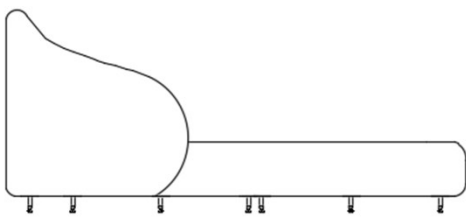

CAMA
MALU

BRETON

CAMA MALU CASAL

CAMA
MALU

BRETON

CAMA MALU CASAL LARGE

CAMA
MALU

BRETON

CAMA MALU QUEEN

105cm
41"

219cm
86"

240cm
94"

CAMA
MALU

BRETON

CAMA MALU QUEEN LARGE

105cm
41"