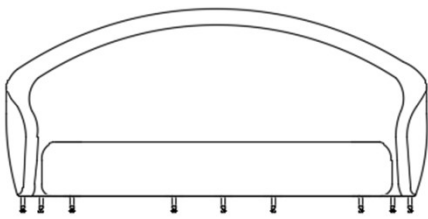

CAMA
MALU

BRETON

CAMA MALU CASAL

CAMA
MALU

BRETON

CAMA MALU CASAL LARGE

CAMA
MALU

BRETON

CAMA MALU QUEEN

105cm
41"

219cm
86"

240cm
94"

CAMA
MALU

BRETON

CAMA MALU QUEEN LARGE

105cm
41"