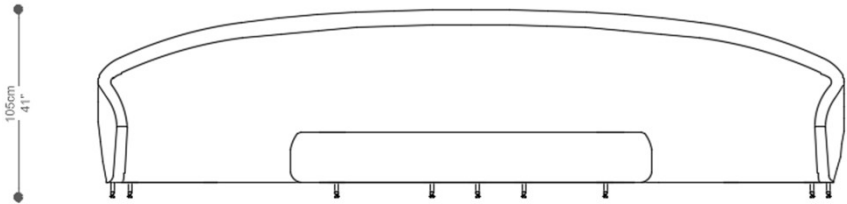

CAMA MALU KING BR LARGE

CAMA
MALU

BRETON