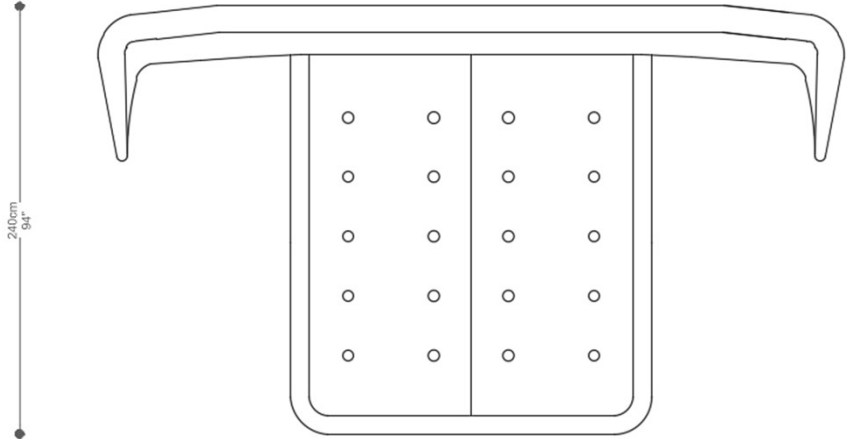

CAMA MALU KING BR LARGE

CAMA
MALU

BRETON